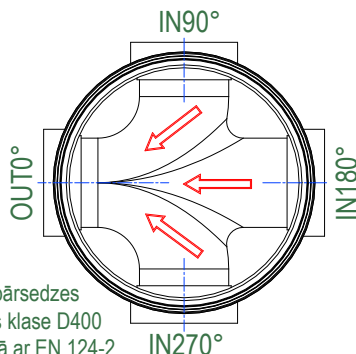

OUT0° / IN90° / IN180° / IN270°
DN/ID 200, 250, 300 mm
DN/OD 160, 200, 250, 315 mm