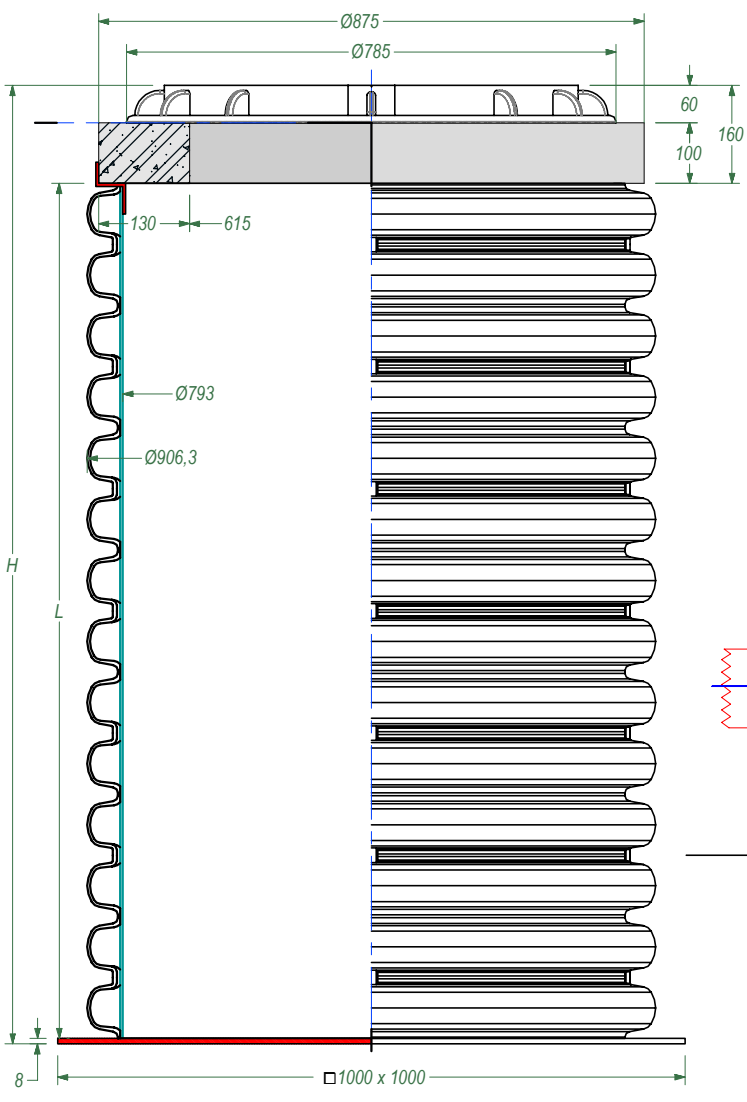

DRAWING No.:	VERSION	REVISION	REVISION STATUS
TC906.800	EN	1	ACTUAL

# TC906.800

Chamber cover - EN 124, B125 (125 kN = 12,5 t) or EN 124, C250 (250 kN = 25 t)

*This drawing is not suitable for the design and construction of other objects without the consent of SIA "EVOPIPES"*

FILE NAME:	TC906.800		SCALE:	WITHOUT SCALE
SHEET:	1 OF 1	SHEET FORMAT:	@ A4	STAGE:
				STANDARD DRAWING

SCALE:	WITHOUT SCALE
STAGE:	STANDARD DRAWING