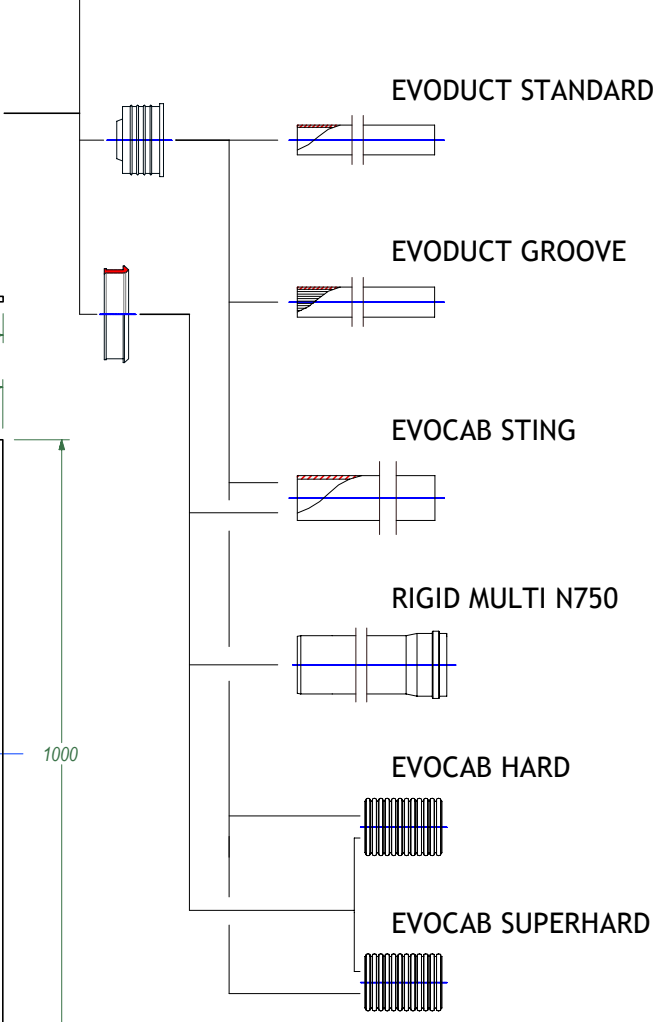

DRAWING No.:	VERSION	REVISION	REVISION STATUS
TC906.800	EN	1	ACTUAL

# TC906.800

Chamber cover - EN 124, B125 (125 kN = 12,5 t) or EN 124, C250 (250 kN = 25 t)

*This drawing is not suitable for the design and construction of other objects without the consent of SIA "EVOPIPES"*

FILE NAME:	TC906.800		SCALE:	WITHOUT SCALE
SHEET:	1 OF 1	SHEET FORMAT:	@ A4	STAGE:
				STANDARD DRAWING

SCALE:	WITHOUT SCALE
STAGE:	STANDARD DRAWING