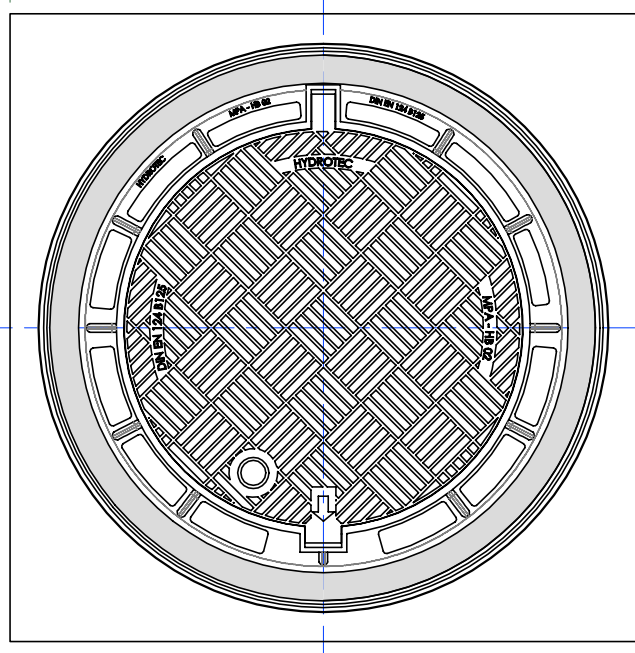

DRAWING No.:	VERSION	REVISION	REVISION STATUS
TC906.800	EN	1	ACTUAL

# TC906.800

Chamber cover - EN 124, B125 (125 kN = 12,5 t) or EN 124, C250 (250 kN = 25 t)

*This drawing is not suitable for the design and construction of other objects without the consent of SIA "EVOPIPES"*

FILE NAME:	TC906.800		SCALE:	WITHOUT SCALE
SHEET:	1 OF 1	SHEET FORMAT:	@ A4	STAGE:
				STANDARD DRAWING

SCALE:	WITHOUT SCALE
STAGE:	STANDARD DRAWING