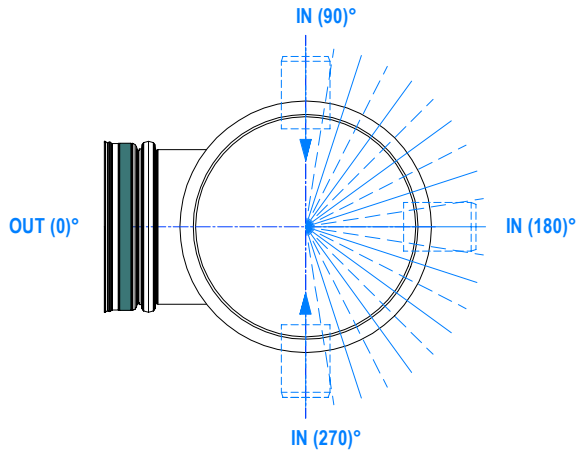

**OUT0° / IN180°**  
DN/OD 110, 160, 200, 250, 315, 400 mm  
DN/ID 300, 400, 500, 600, 800 mm

**OUT0° / IN180°**  
DN/OD 110, 160, 200, 250, 315, 400 mm  
DN/ID 300, 400, 500, 600, 800 mm

**OUT0° / IN180°**  
DN/OD 110, 160, 200, 250, 315, 400 mm  
DN/ID 300, 400, 500, 600, 800 mm

FILE NAME:  
DN1000.625.G.SL.PIPE

SHEET: 1 OF 1

SHEET FORMAT: @ A4

SCALE:  
WITHOUT SCALE

STAGE:  
STANDARD DRAWING

DRAWING No.:	VERSION	REVISION	REVISION STATUS
DN1000.625.G.S.PIPE	EN	1	ACTUAL

Cover class D400  
acc. to EN 124-2,  
RAL-GZ692