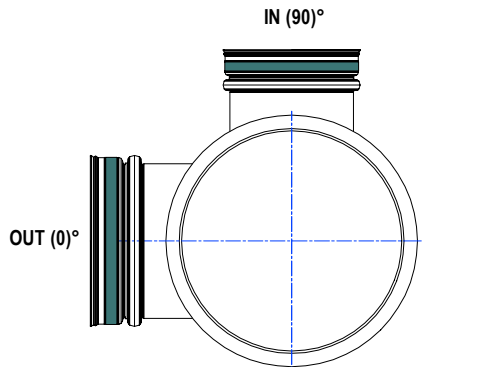

**OUT0° / IN180°**  
DN/OD 110, 160, 200, 250, 315, 400 mm  
DN/ID 300, 400, 500, 600, 800 mm

**OUT0° / IN180°**  
DN/OD 110, 160, 200, 250, 315, 400 mm  
DN/ID 300, 400, 500, 600, 800 mm

**OUT0° / IN180°**  
DN/OD 110, 160, 200, 250, 315, 400 mm  
DN/ID 300, 400, 500, 600, 800 mm

FILE NAME:  
DN1000.625.G.SL.PIPE

SHEET: 1 OF 1

SHEET FORMAT: @ A4

SCALE:  
WITHOUT SCALE

STAGE:  
STANDARD DRAWING

DRAWING No.:	VERSION	REVISION	REVISION STATUS
DN1000.625.G.S.PIPE	EN	1	ACTUAL

Cover class D400  
acc. to EN 124-2,  
RAL-GZ692