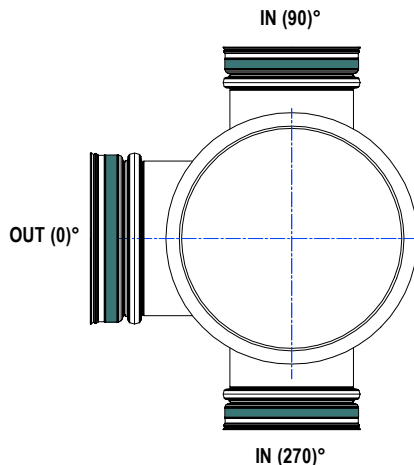

**OUT0° / IN180°**  
DN/OD 110, 160, 200, 250, 315, 400 mm  
DN/ID 300, 400, 500, 600, 800 mm

**OUT0° / IN180°**  
DN/OD 110, 160, 200, 250, 315, 400 mm  
DN/ID 300, 400, 500, 600, 800 mm

**OUT0° / IN180°**  
DN/OD 110, 160, 200, 250, 315, 400 mm  
DN/ID 300, 400, 500, 600, 800 mm

FILE NAME:  
DN1000.625.G.SL.PIPE

SHEET: 1 OF 1

SHEET FORMAT: @ A4

SCALE:  
WITHOUT SCALE

STAGE:  
STANDARD DRAWING

DRAWING No.:	VERSION	REVISION	REVISION STATUS
DN1000.625.G.S.PIPE	EN	1	ACTUAL

Cover class D400  
acc. to EN 124-2,  
RAL-GZ692

FILE NAME:  
DN1000.625.G.S.PIPE

SHEET: 1 OF 1

SHEET FORMAT: @ A4

SCALE:  
WITHOUT SCALE

STAGE:  
STANDARD DRAWING