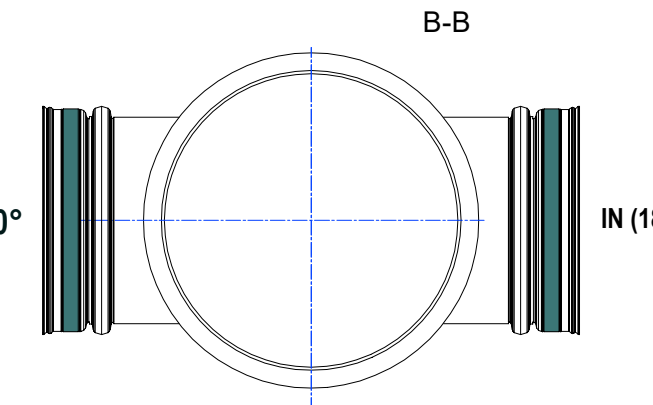

**OUT0° / IN180°**  
DN/OD 110, 160, 200, 250, 315, 400 mm  
DN/ID 300, 400, 500, 600, 800 mm

**OUT0° / IN180°**  
DN/OD 110, 160, 200, 250, 315, 400 mm  
DN/ID 300, 400, 500, 600, 800 mm

**OUT0° / IN180°**  
DN/OD 110, 160, 200, 250, 315, 400 mm  
DN/ID 300, 400, 500, 600, 800 mm

FILE NAME:  
DN1000.625.G.SL.PIPE

SHEET: 1 OF 1

SHEET FORMAT: @ A4

SCALE:  
WITHOUT SCALE

STAGE:  
STANDARD DRAWING

DRAWING No.:	VERSION	REVISION	REVISION STATUS
DN1000.625.G.S.PIPE	EN	1	ACTUAL

Cover class D400  
acc. to EN 124-2,  
RAL-GZ692