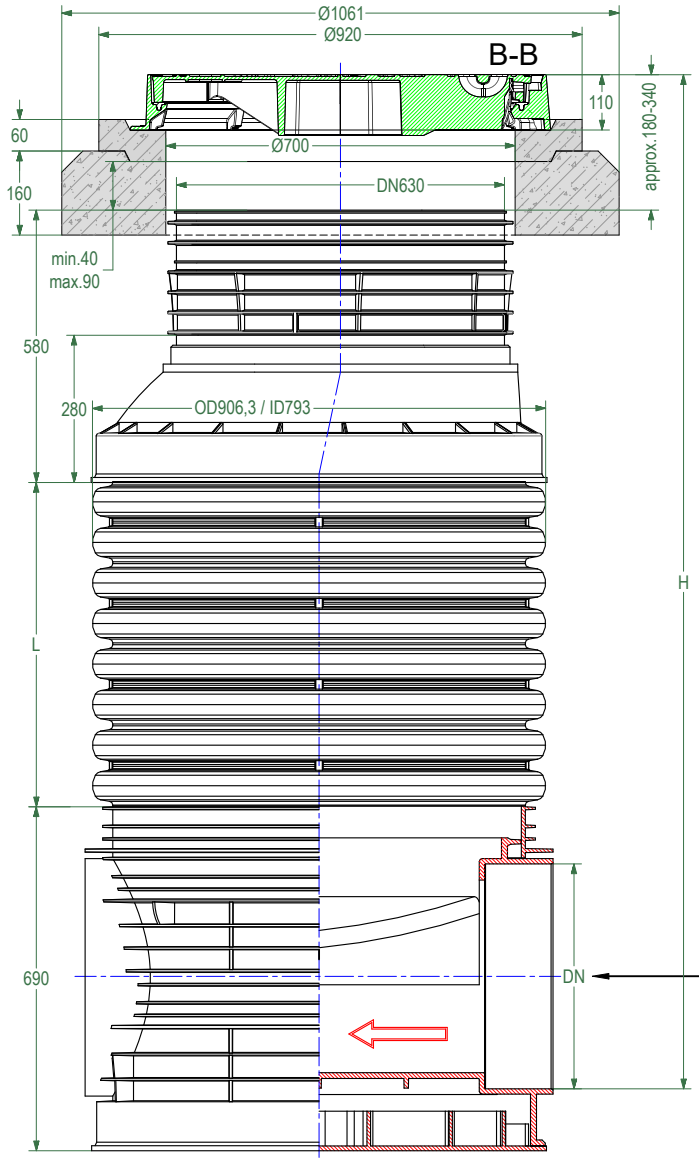

DRAWING No.:	VERSION	REVISION	REVISION STATUS
CSL 800.630.DN700.D400.S.G.1B	EN	1	ACTUAL

CSL 800.630.DN700.D400.S.G.1B

OUT0° / IN180°
DN160, 200, 250, 315, 400 mm

PP DN/OD, EN 13476-2, EN 1852-1, EN 14758-1

FILE NAME:
CSL 800.630.DN700.D400.S.G.1B

SHEET: 1 OF 1

SHEET FORMAT: @A4

SCALE:
NOT TO SCALE
STAGE:
STANDARD DRAWING

DRAWING No.:	VERSION	REVISION	REVISION STATUS
CSL 800.630.DN700.D400.S.G.2BL	EN	1	ACTUAL

CSL 800.630.DN700.D400.S.G.2BL

OUT0° / IN90° / IN180°
DN110, 160, 200, 250, 315, 400 mm

This drawing is not suitable for the design and construction of other objects without the consent of SIA "EVOPIPES"

SHEET: 1 OF 1

SHEET FORMAT: @A4

SCALE:
NOT TO SCALE

STAGE:
STANDARD DRAWING

DRAWING No.:	VERSION	REVISION	REVISION STATUS
CSL 800.630.DN700.D400.S.G.3BL	EN	1	ACTUAL

CSL 800.630.DN700.D400.S.G.3BL

IN270°
OUT0° / IN90° / IN180° / IN270°
 DN110, 160, 200, 250, 315, 400 mm