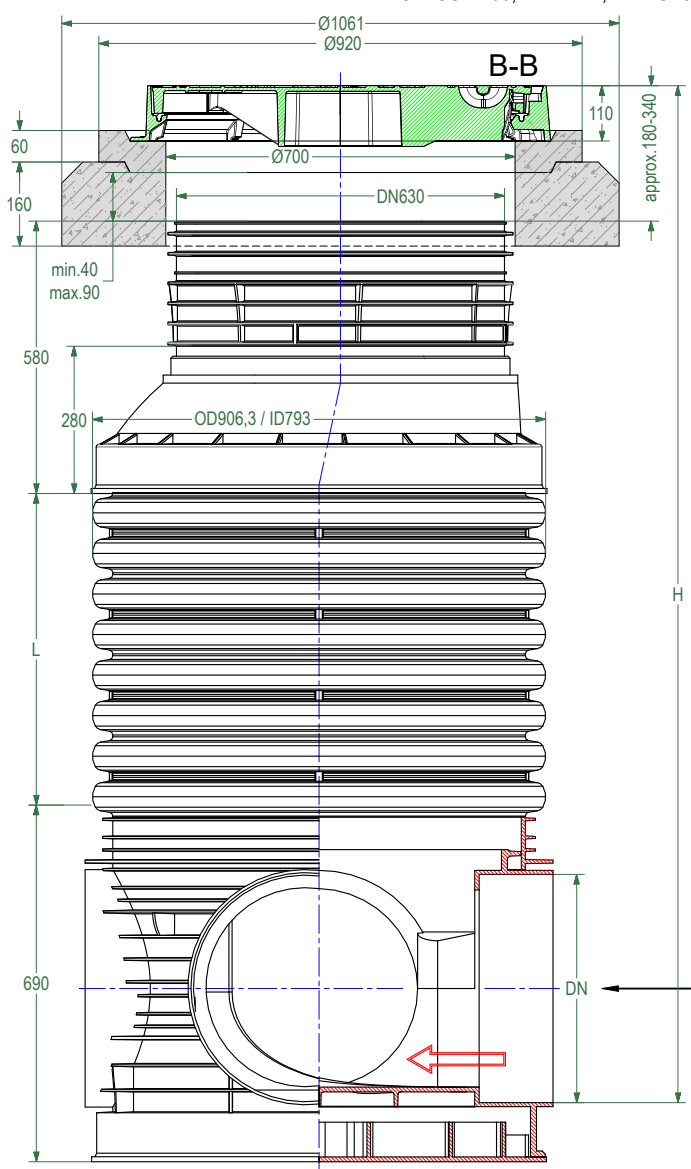

DRAWING No.:	VERSION	REVISION	REVISION STATUS
CSL 800.630.DN700.D400.S.G.1B	EN	1	ACTUAL

CSL 800.630.DN700.D400.S.G.1B

OUT0° / IN180°
DN160, 200, 250, 315, 400 mm

PP DN/OD, EN 13476-2, EN 1852-1, EN 14758-1

FILE NAME:
CSL 800.630.DN700.D400.S.G.1B

SHEET: 1 OF 1

SHEET FORMAT: @A4

SCALE:
NOT TO SCALE
STAGE:
STANDARD DRAWING

DRAWING No.:	VERSION	REVISION	REVISION STATUS
CSL 800.630.DN700.D400.S.G.2BL	EN	1	ACTUAL

SHEET: 1 OF 1

SHEET FORMAT: @A4

SCALE:
NOT TO SCALE

STAGE:
STANDARD DRAWING

DRAWING No.:	VERSION	REVISION	REVISION STATUS
CSL 800.630.DN700.D400.S.G.3BL	EN	1	ACTUAL

CSL 800.630.DN700.D400.S.G.3BL

IN270°
OUT0° / IN90° / IN180° / IN270°
 DN110, 160, 200, 250, 315, 400 mm

FILE NAME:
 CSL 800.630.DN700.D400.S.G.3BL
 SHEET: 1 OF 1

SHEET FORMAT: @ A4

SCALE:
 NOT TO SCALE
 STAGE:
 STANDARD DRAWING

DRAWING No.:	VERSION	REVISION	REVISION STATUS
CSL 800.630.DN700.D400.S.G	EN	1	ACTUAL