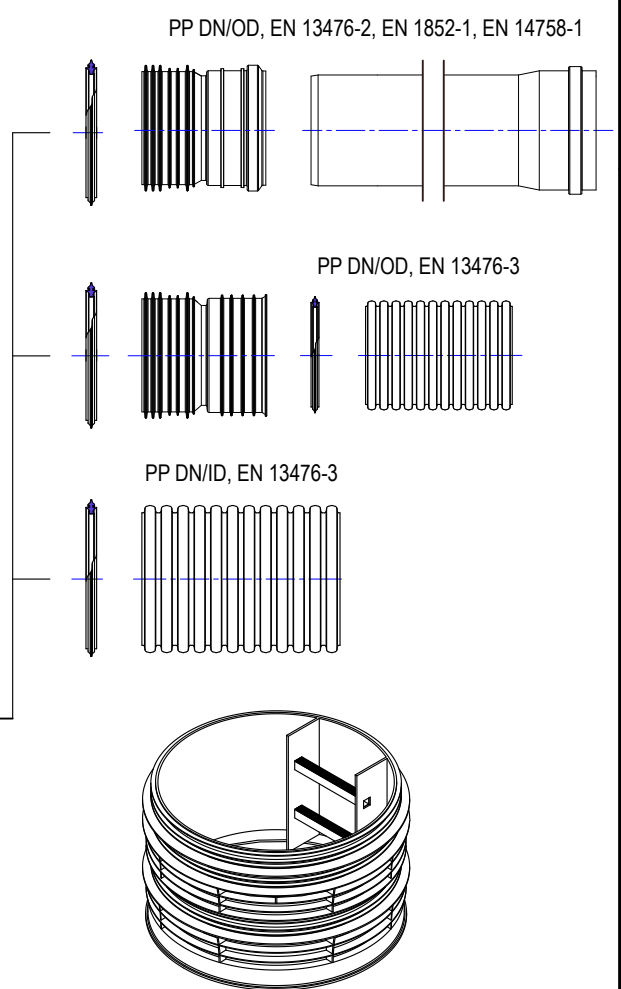

CSL 800.630.DN700.D400.S.G.2BL

OUT0° / IN90° / IN180°
DN110, 160, 200, 250, 315, 400 mm

This drawing is not suitable for the design and construction of other objects without the consent of SIA "EVOPIPES"

SHEET: 1 OF 1

SHEET FORMAT: @A4

SCALE:
NOT TO SCALE

STAGE:
STANDARD DRAWING

DRAWING No.:	VERSION	REVISION	REVISION STATUS
CSL 800.630.DN700.D400.S.G.3BL	EN	1	ACTUAL

CSL 800.630.DN700.D400.S.G.3BL

IN270°
OUT0° / IN90° / IN180° / IN270°
 DN110, 160, 200, 250, 315, 400 mm

FILE NAME:
 CSL 800.630.DN700.D400.S.G.3BL
 SHEET: 1 OF 1

SHEET FORMAT: @ A4

SCALE:
 NOT TO SCALE
 STAGE:
 STANDARD DRAWING

DRAWING No.:	VERSION	REVISION	REVISION STATUS
CSL 800.630.DN700.D400.S.G	EN	1	ACTUAL

FILE NAME:
 CSL 800.630.DN700.D400.S.G

SHEET: 1 OF 1

SHEET FORMAT: @A4

SCALE:
 NOT TO SCALE
 STAGE:
 STANDARD DRAWING