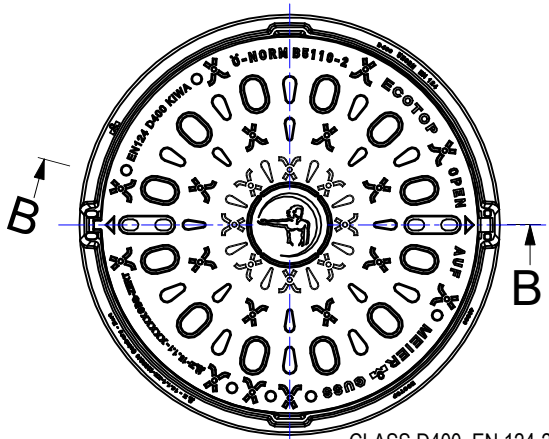

DRAWING No.:	VERSION	REVISION	REVISION STATUS
CSL 800.630.DN700.D400.S.G.1B	EN	1	ACTUAL

CSL 800.630.DN700.D400.S.G.1B

OUT0° / IN180°
DN160, 200, 250, 315, 400 mm

PP DN/OD, EN 13476-2, EN 1852-1, EN 14758-1

FILE NAME:
CSL 800.630.DN700.D400.S.G.1B

SHEET: 1 OF 1

SHEET FORMAT: @A4

SCALE:
NOT TO SCALE
STAGE:
STANDARD DRAWING

DRAWING No.:	VERSION	REVISION	REVISION STATUS
CSL 800.630.DN700.D400.S.G.2BL	EN	1	ACTUAL

CSL 800.630.DN700.D400.S.G.2BL

OUT0° / IN90° / IN180°
DN110, 160, 200, 250, 315, 400 mm

This drawing is not suitable for the design and construction of other objects without the consent of SIA "EVOPIPES"

SHEET: 1 OF 1

SHEET FORMAT: @A4

SCALE:
NOT TO SCALE

STAGE:
STANDARD DRAWING

DRAWING No.:	VERSION	REVISION	REVISION STATUS
CSL 800.630.DN700.D400.S.G.3BL	EN	1	ACTUAL

CSL 800.630.DN700.D400.S.G.3BL

IN270°
OUT0° / IN90° / IN180° / IN270°
 DN110, 160, 200, 250, 315, 400 mm