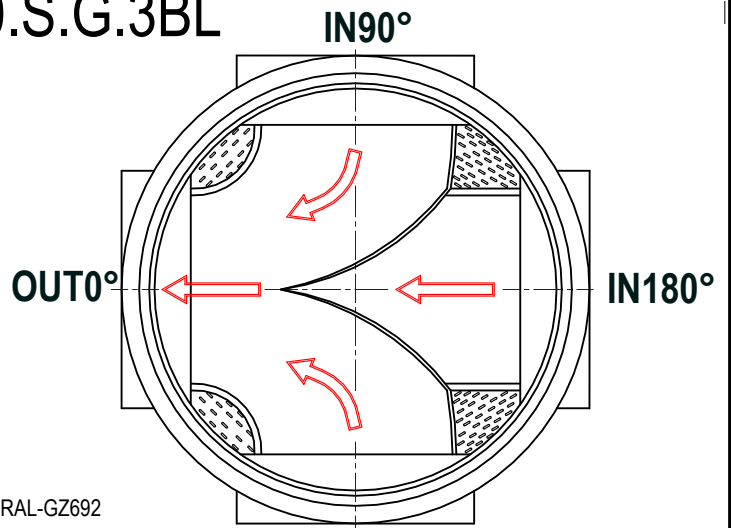

DRAWING No.:	VERSION	REVISION	REVISION STATUS
CSL 800.630.DN700.D400.S.G.1B	EN	1	ACTUAL

CSL 800.630.DN700.D400.S.G.1B

OUT0° / IN180°
DN160, 200, 250, 315, 400 mm

PP DN/OD, EN 13476-2, EN 1852-1, EN 14758-1

CSL 800.630.DN700.D400.S.G.2BL

OUT0° / IN90° / IN180°
DN110, 160, 200, 250, 315, 400 mm

This drawing is not suitable for the design and construction of other objects without the consent of SIA "EVOPIPES"

SHEET: 1 OF 1

SHEET FORMAT: @A4

SCALE:
NOT TO SCALE

STAGE:
STANDARD DRAWING

DRAWING No.:	VERSION	REVISION	REVISION STATUS
CSL 800.630.DN700.D400.S.G.3BL	EN	1	ACTUAL

CSL 800.630.DN700.D400.S.G.3BL

IN270°
OUT0° / IN90° / IN180° / IN270°
 DN110, 160, 200, 250, 315, 400 mm

FILE NAME:
 CSL 800.630.DN700.D400.S.G.3BL
 SHEET: 1 OF 1

SHEET FORMAT: @ A4

SCALE:
 NOT TO SCALE
 STAGE:
 STANDARD DRAWING

DRAWING No.:	VERSION	REVISION	REVISION STATUS
CSL 800.630.DN700.D400.S.G	EN	1	ACTUAL