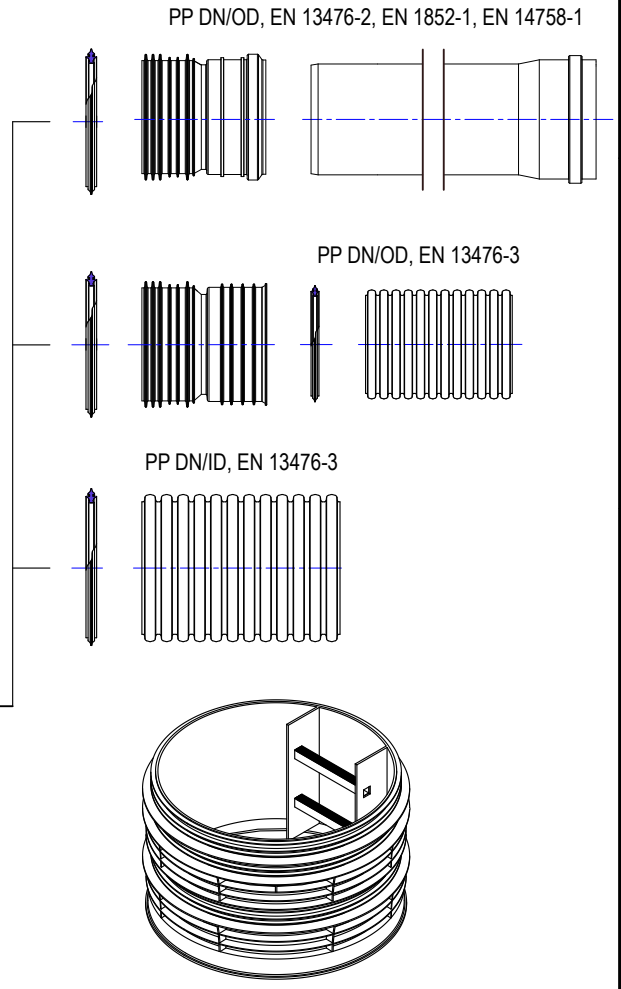

FILE NAME:
CSL 800.630.DN700.D400.S.G.1B

SHEET: 1 OF 1

SHEET FORMAT: @A4

SCALE:
NOT TO SCALE
STAGE:
STANDARD DRAWING

DRAWING No.:	VERSION	REVISION	REVISION STATUS
CSL 800.630.DN700.D400.S.G.2BL	EN	1	ACTUAL

CSL 800.630.DN700.D400.S.G.2BL

OUT0° / IN90° / IN180°
DN110, 160, 200, 250, 315, 400 mm

This drawing is not suitable for the design and construction of other objects without the consent of SIA "EVOPIPES"

SHEET: 1 OF 1

SHEET FORMAT: @A4

SCALE:
NOT TO SCALE

STAGE:
STANDARD DRAWING

DRAWING No.:	VERSION	REVISION	REVISION STATUS
CSL 800.630.DN700.D400.S.G.3BL	EN	1	ACTUAL

CSL 800.630.DN700.D400.S.G.3BL

IN270°
OUT0° / IN90° / IN180° / IN270°
 DN110, 160, 200, 250, 315, 400 mm

FILE NAME:
 CSL 800.630.DN700.D400.S.G

SHEET: 1 OF 1

SHEET FORMAT: @A4

SCALE:
 NOT TO SCALE
 STAGE:
 STANDARD DRAWING