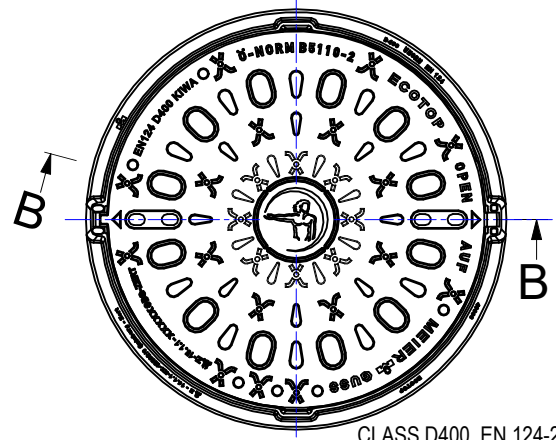

DRAWING No.:	VERSION	REVISION	REVISION STATUS
CSL 800.630.DN700.D400.S.G	EN	1	ACTUAL

CSL 800.630.DN700.D400.S.G

This drawing is not suitable for the design and construction of other objects without the consent of SIA "EVOPIPES"

SIA "EVOPIPES"
Langervaldes str. 2a, Jelgava, LV-3002, Latvia
Company reg. No.: 50003728871
Phone: +371 63094300
E-mail: info@evopipes.lv
Website: www.evopipes.lv

FILE NAME:
CSL 800.630.DN700.D400.S.G

SHEET: 1 OF 1

SHEET FORMAT: @A4

SCALE:
NOT TO SCALE
STAGE:
STANDARD DRAWING