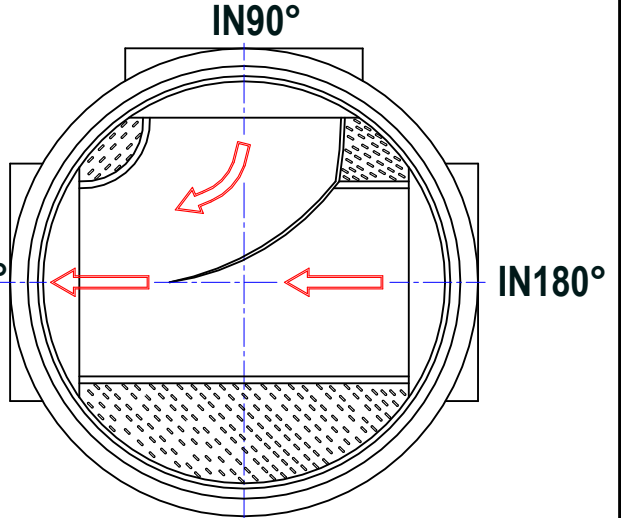

DRAWING No.:	VERSION	REVISION	REVISION STATUS
CSL 800.630.DN700.D400.S.G.1B	EN	1	ACTUAL

CSL 800.630.DN700.D400.S.G.1B

OUT0° / IN180°
DN160, 200, 250, 315, 400 mm

PP DN/OD, EN 13476-2, EN 1852-1, EN 14758-1

FILE NAME:
CSL 800.630.DN700.D400.S.G.1B

SHEET: 1 OF 1

SHEET FORMAT: @A4

SCALE:
NOT TO SCALE
STAGE:
STANDARD DRAWING

DRAWING No.:	VERSION	REVISION	REVISION STATUS
CSL 800.630.DN700.D400.S.G.2BL	EN	1	ACTUAL

CSL 800.630.DN700.D400.S.G.2BL

OUT0° / IN90° / IN180°
DN110, 160, 200, 250, 315, 400 mm

This drawing is not suitable for the design and construction of other objects without the consent of SIA "EVOPIPES"

SHEET: 1 OF 1

SHEET FORMAT: @A4

SCALE:
NOT TO SCALE

STAGE:
STANDARD DRAWING

DRAWING No.:	VERSION	REVISION	REVISION STATUS
CSL 800.630.DN700.D400.S.G.3BL	EN	1	ACTUAL

CSL 800.630.DN700.D400.S.G.3BL

IN270°
OUT0° / IN90° / IN180° / IN270°
 DN110, 160, 200, 250, 315, 400 mm