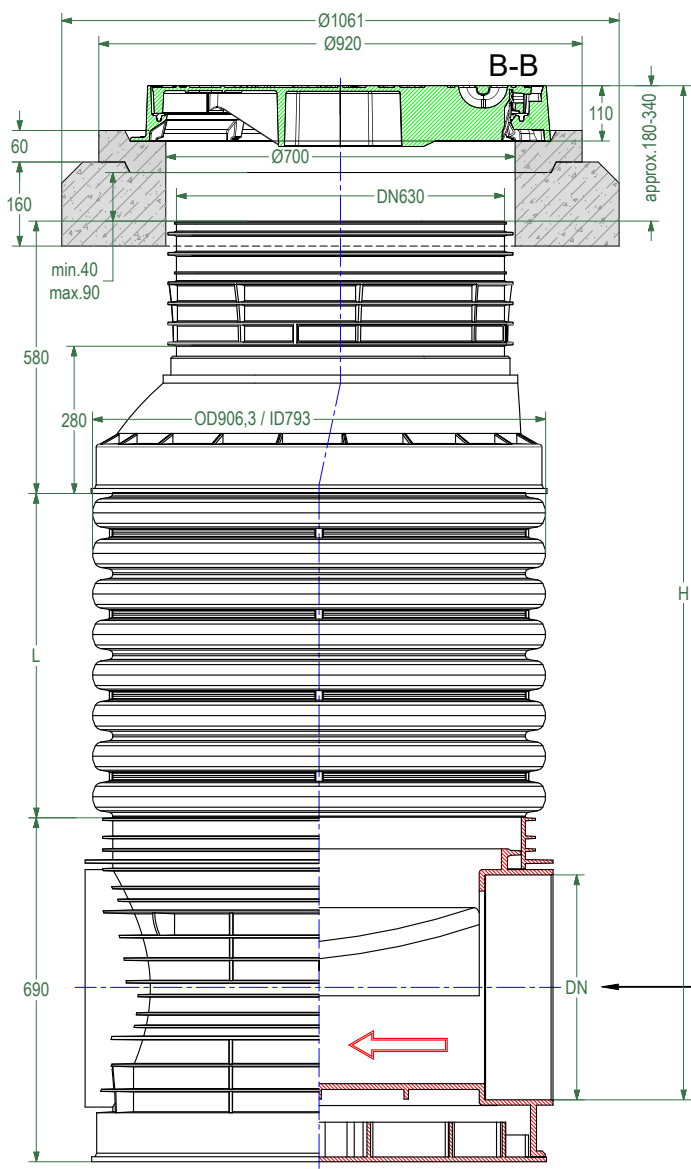

DRAWING No.:	VERSION	REVISION	REVISION STATUS
CSL 800.630.DN700.D400.S.G.1B	EN	1	ACTUAL

CSL 800.630.DN700.D400.S.G.1B

OUT0° / IN180°
DN160, 200, 250, 315, 400 mm

PP DN/OD, EN 13476-2, EN 1852-1, EN 14758-1

FILE NAME:
CSL 800.630.DN700.D400.S.G.1B

SHEET: 1 OF 1

SHEET FORMAT: @A4

SCALE:
NOT TO SCALE
STAGE:
STANDARD DRAWING

DRAWING No.:	VERSION	REVISION	REVISION STATUS
CSL 800.630.DN700.D400.S.G.2BL	EN	1	ACTUAL

CSL 800.630.DN700.D400.S.G.2BL

OUT0° / IN90° / IN180°
DN110, 160, 200, 250, 315, 400 mm

This drawing is not suitable for the design and construction of other objects without the consent of SIA "EVOPIPES"

SHEET: 1 OF 1

SHEET FORMAT: @A4

SCALE:
NOT TO SCALE

STAGE:
STANDARD DRAWING

DRAWING No.:	VERSION	REVISION	REVISION STATUS
CSL 800.630.DN700.D400.S.G.3BL	EN	1	ACTUAL

CSL 800.630.DN700.D400.S.G.3BL

IN270°
OUT0° / IN90° / IN180° / IN270°
 DN110, 160, 200, 250, 315, 400 mm