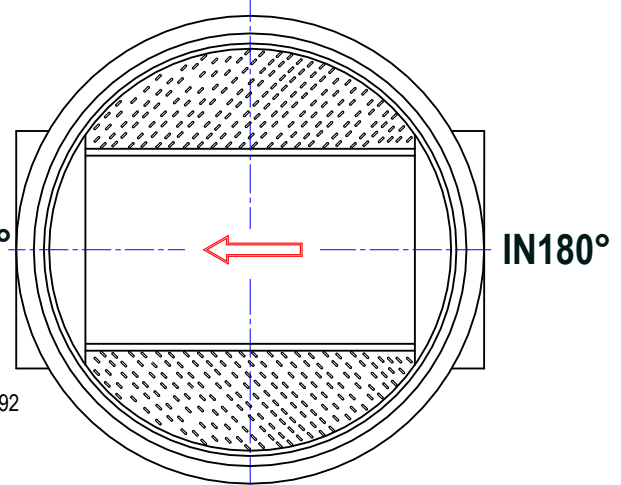

DRAWING No.:	VERSION	REVISION	REVISION STATUS
CSL 800.630.DN700.D400.S.G.1B	EN	1	ACTUAL

CSL 800.630.DN700.D400.S.G.1B

OUT0° / IN180°
DN160, 200, 250, 315, 400 mm

PP DN/OD, EN 13476-2, EN 1852-1, EN 14758-1

FILE NAME:
CSL 800.630.DN700.D400.S.G.1B

SHEET: 1 OF 1

SHEET FORMAT: @A4

SCALE:
NOT TO SCALE
STAGE:
STANDARD DRAWING

DRAWING No.:	VERSION	REVISION	REVISION STATUS
CSL 800.630.DN700.D400.S.G.2BL	EN	1	ACTUAL

CSL 800.630.DN700.D400.S.G.2BL

OUT0° / IN90° / IN180°
DN110, 160, 200, 250, 315, 400 mm

This drawing is not suitable for the design and construction of other objects without the consent of SIA "EVOPIPES"

SHEET: 1 OF 1

SHEET FORMAT: @A4

SCALE:
NOT TO SCALE

STAGE:
STANDARD DRAWING

DRAWING No.:	VERSION	REVISION	REVISION STATUS
CSL 800.630.DN700.D400.S.G.3BL	EN	1	ACTUAL

CSL 800.630.DN700.D400.S.G.3BL

IN270°
OUT0° / IN90° / IN180° / IN270°
 DN110, 160, 200, 250, 315, 400 mm