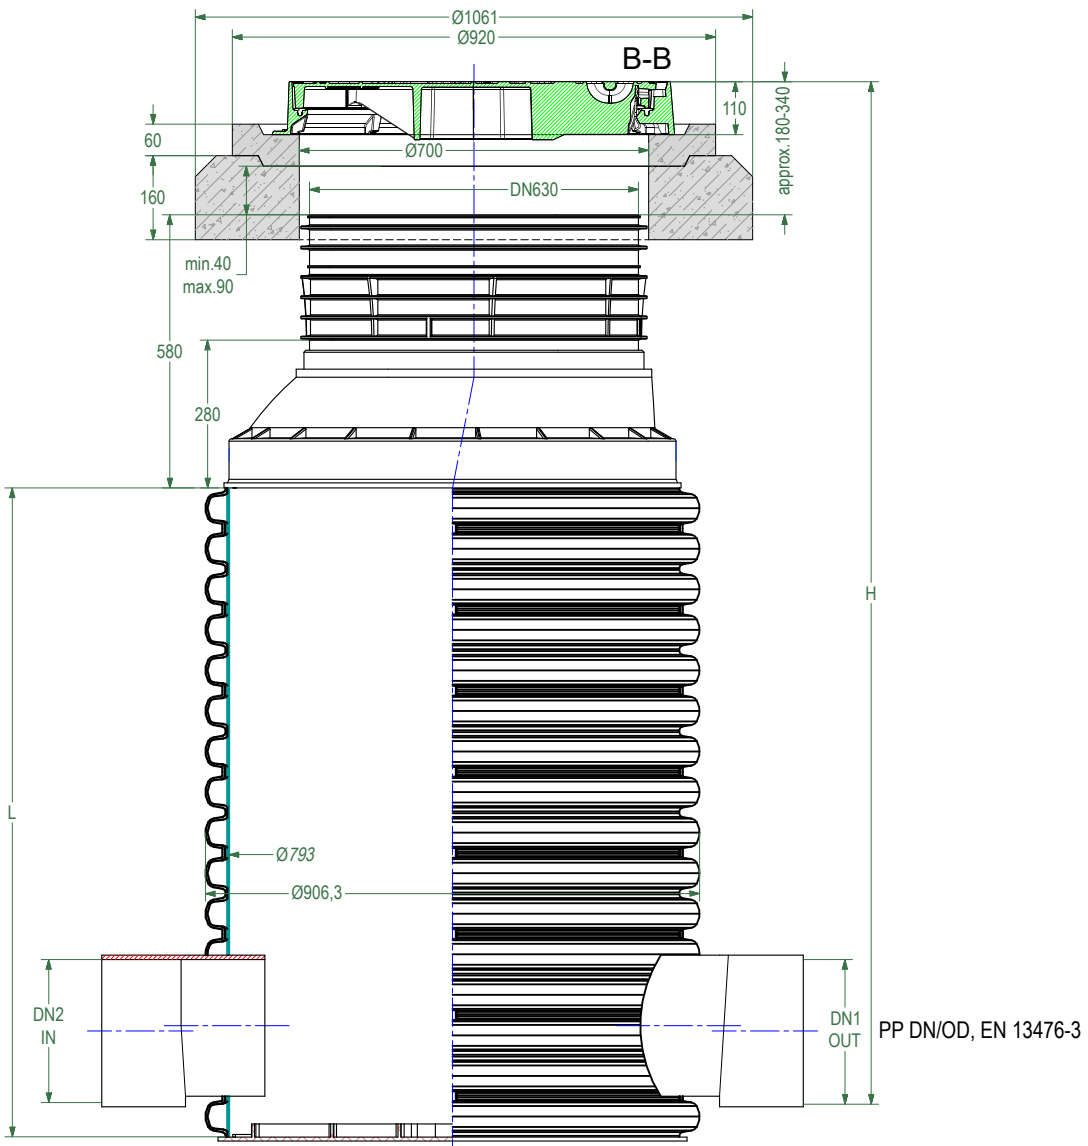

DRAWING No.:	VERSION	REVISION	REVISION STATUS
CSL 800.630.DN700.D400.S.G	EN	1	ACTUAL

CSL 800.630.DN700.D400.S.G

This drawing is not suitable for the design and construction of other objects without the consent of SIA "EVOPIPES"

SIA "EVOPIPES"
Langervaldes str. 2a, Jelgava, LV-3002, Latvia
Company reg. No.: 50003728871
Phone: +371 63094300
E-mail: info@evopipes.lv
Website: www.evopipes.lv

FILE NAME:
CSL 800.630.DN700.D400.S.G

SHEET: 1 OF 1

SHEET FORMAT: @A4

SCALE:
NOT TO SCALE
STAGE:
STANDARD DRAWING