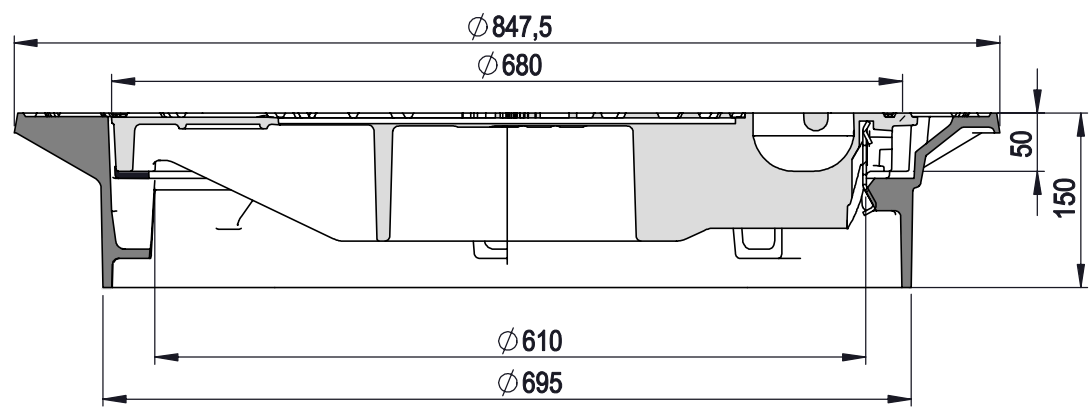

DRAWING No.:	VERSION	REVISION	REVISION STATUS
BUDATOP DN700 mm D400	EN	1	ACTUAL

Self-leveling type cover BUDATOP DN700 mm

Conformity: EN124-2, RAL-GZ692
 Construction class: D400
 Material: cast iron
 Weight: 86 kg
 Equipment: with MEIPREN cushioning inserts

SCALE:
 WITHOUT SCALE
 STAGE:
 STANDARD DRAWING

DRAWING No.:	VERSION	REVISION	REVISION STATUS
BUDATOP DN700 mm D400	EN	1	ACTUAL

Self-leveling type cover BUDATOP DN700 mm

Conformity: EN124-2, RAL-GZ692
 Construction class: D400
 Material: cast iron
 Weight: 86 kg
 Equipment: with MEIPREN cushioning inserts
 Configuration: with ventilation openings

SCALE:
 WITHOUT SCALE
 STAGE:
 STANDARD DRAWING