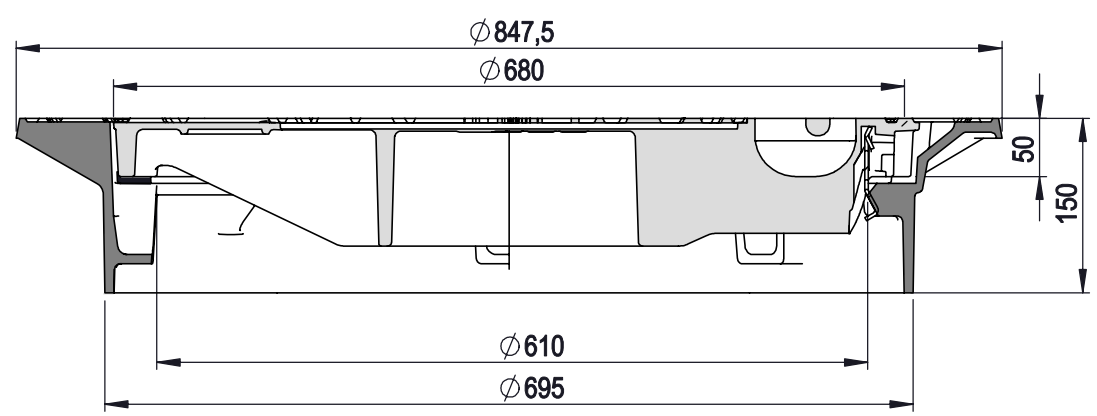

DRAWING No.:	VERSION	REVISION	REVISION STATUS
BUDATOP DN700 mm D400	EN	1	ACTUAL

Self-leveling type cover BUDATOP DN700 mm

Conformity: EN124-2, RAL-GZ692
 Construction class: D400
 Material: cast iron
 Weight: 86 kg
 Equipment: with MEIPREN cushioning inserts

SCALE:
 WITHOUT SCALE
 STAGE:
 STANDARD DRAWING

DRAWING No.:	VERSION	REVISION	REVISION STATUS
BUDATOP DN700 mm D400	EN	1	ACTUAL

Self-leveling type cover BUDATOP DN700 mm

Conformity: EN124-2, RAL-GZ692
 Construction class: D400
 Material: cast iron
 Weight: 86 kg
 Equipment: with MEIPREN cushioning inserts
 Configuration: with ventilation openings

SCALE:
 WITHOUT SCALE
 STAGE:
 STANDARD DRAWING