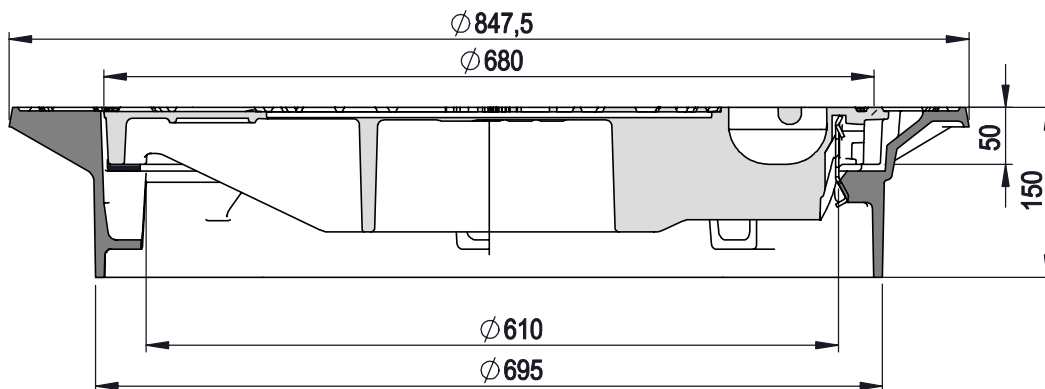

DRAWING No.:	VERSION	REVISION	REVISION STATUS
BUDATOP DN700 D400 Self-leveling	EN	1	ACTUAL

  
**KIWA**  
 EN 124-2, RAL-GZ692

Ramis/Frame: - kaļamais ķets/cast iron  
 Vāks/Cover: - kaļamais ķets/cast iron  
 Klase/Class: D400  
 Svārs/Weight: 89kg

FILE NAME:  
 BUDATOP DN700 D400 Self-leveling

SHEET: 1 OF 1

SHEET FORMAT: @ A4

SCALE:  
 WITHOUT SCALE

STAGE:  
 STANDARD DRAWING