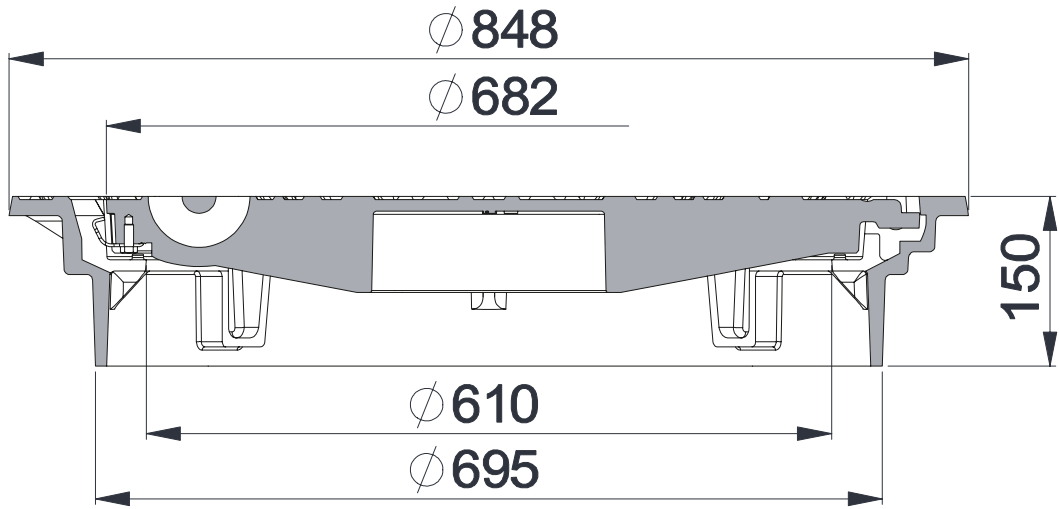

DRAWING No.:	VERSION	REVISION	REVISION STATUS
BUDALOCK-SN drawing WEB	EN	1	ACTUAL

KIWA
 EN 124-2, RAL-GZ692

Ramis/Frame: - kaļamais ķets/cast iron
Vāks/Cover: - kaļamais ķets/cast iron
Klase/Class: D400
Svars/Weight: 119kg

FILE NAME:
 BUDALOCK-SN drawing WEB

SHEET: 1 OF 1

SHEET FORMAT: @ A4

SCALE:
 WITHOUT SCALE

STAGE:
 STANDARD DRAWING