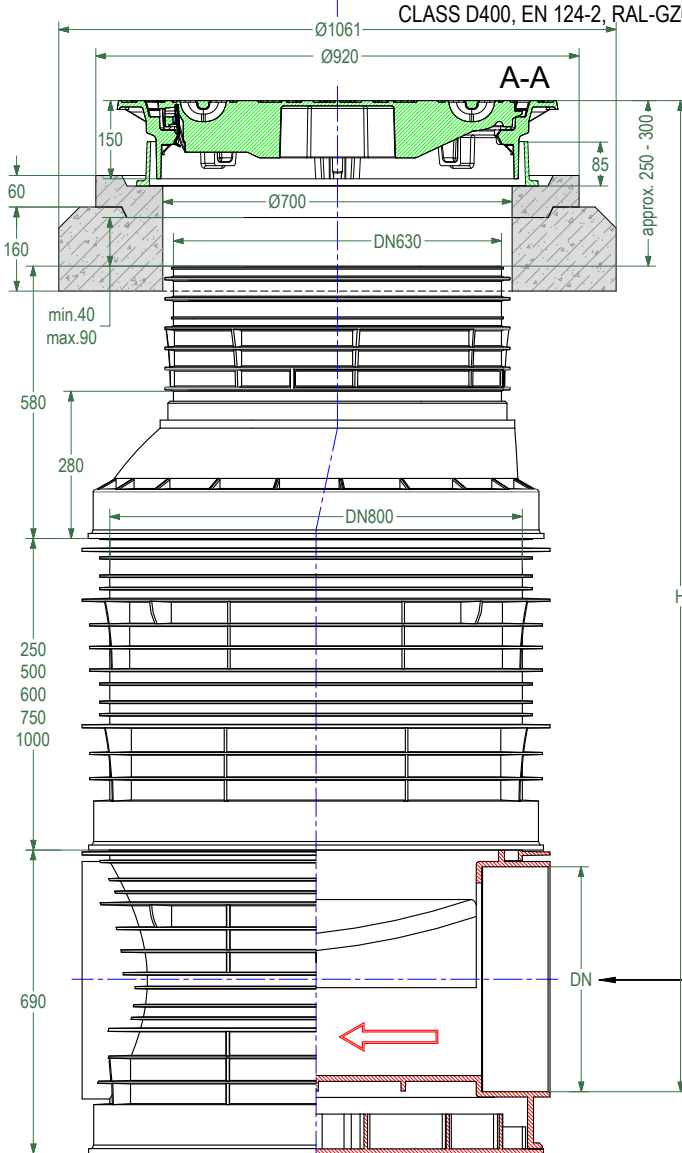

CSL 800.630.DN700.D400.SL.2BL

DRAWING No.:	VERSION	REVISION	REVISION STATUS
CSL 800.630.DN700.D400.SL.2BL	EN	1	ACTUAL

CLASS D400, EN 124-2, RAL-GZ692

OUT0° / IN90° / IN180°
DN110, 160, 200, 250, 315, 400 mm

PP DN/OD, EN 13476-2, EN 1852-1, EN 14758-1

PP DN/OD, EN 13476-3

PP DN/ID, EN 13476-3

This drawing is not suitable for the design and construction of other objects without the consent of SIA "EVOPIPES"

SIA "EVOPIPES"
Langervaldes str. 2a, Jelgava, LV-3002, Latvia
Company reg. No.: 50003728871
Phone: +371 63094300
E-mail: info@evopipes.lv
Website: www.evopipes.lv

FILE NAME:
CSL 800.630.DN700.D400.SL.2BL

SHEET: 1 OF 1

SHEET FORMAT: @A4

SCALE:
NOT TO SCALE
STAGE:
STANDARD DRAWING