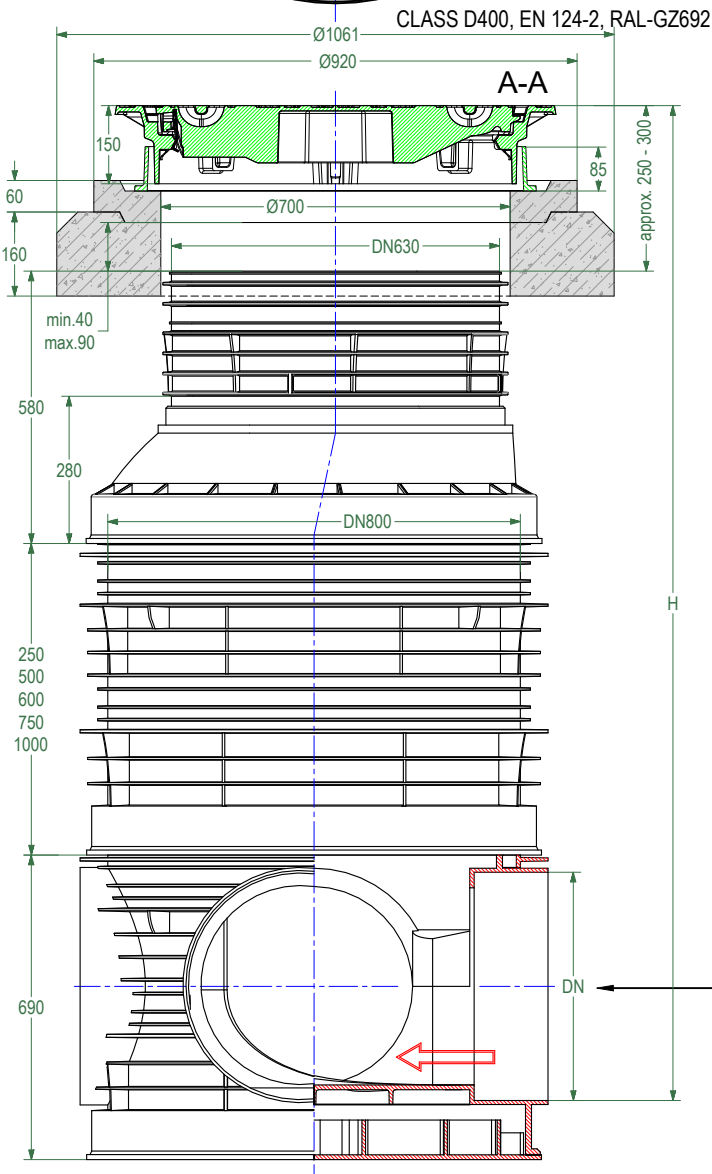

CSL 800.630.DN700.D400.SL.1B

DRAWING No.:	VERSION	REVISION	REVISION STATUS
CSL 800.630.DN700.D400.SL.1B	EN	1	ACTUAL

OUT0°

IN180°

OUT0° / IN180°

DN160, 200, 250, 315, 400 mm

CLASS D400, EN 124-2, RAL-GZ692

PP DN/OD, EN 13476-2, EN 1852-1, EN 14758-1

FILE NAME:
 CSL 800.630.DN700.D400.SL.1B

SHEET: 1 OF 1

SHEET FORMAT: @A4

SCALE:
 NOT TO SCALE

STAGE:
 STANDARD DRAWING

CSL 800.630.DN700.D400.SL.2BL

DRAWING No.:	VERSION	REVISION	REVISION STATUS
CSL 800.630.DN700.D400.SL.2BL	EN	1	ACTUAL

SHEET: 1 OF 1

SHEET FORMAT: @A4

SCALE:
NOT TO SCALE
STAGE:
STANDARD DRAWING

CSL 800.630.DN700.D400.SL.3BL

DRAWING No.:	VERSION	REVISION	REVISION STATUS
CSL 800.630.DN700.D400.SL.3BL	EN	1	ACTUAL

IN270°
OUT0° / IN90° / IN180° / IN270°
 DN110, 160, 200, 250, 315, 400 mm

FILE NAME:
 CSL 800.630.DN700.D400.SL.3BL

SHEET: 1 OF 1

SHEET FORMAT: @ A4

SCALE:
 NOT TO SCALE
 STAGE:
 STANDARD DRAWING

DRAWING No.:	VERSION	REVISION	REVISION STATUS
CSL 800.630.DN700.D400.SL.N	EN	1	ACTUAL