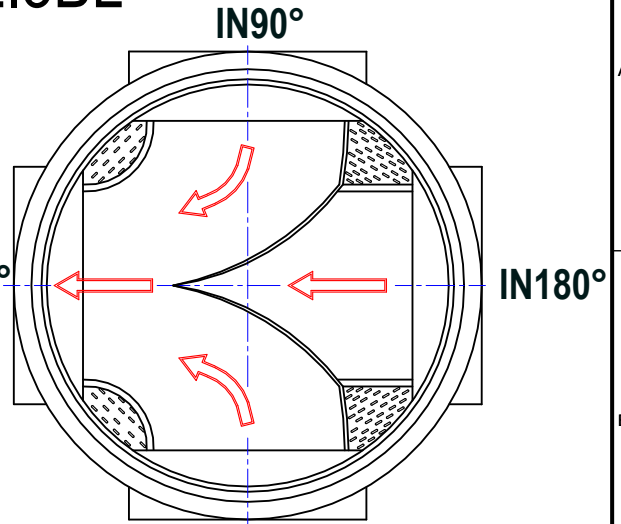

SHEET: 1 OF 1

SHEET FORMAT: @A4

SCALE:
NOT TO SCALE
STAGE:
STANDARD DRAWING

CSL 800.630.DN700.D400.SL.3BL

DRAWING No.:	VERSION	REVISION	REVISION STATUS
CSL 800.630.DN700.D400.SL.3BL	EN	1	ACTUAL

IN270°
OUT0° / IN90° / IN180° / IN270°
 DN110, 160, 200, 250, 315, 400 mm