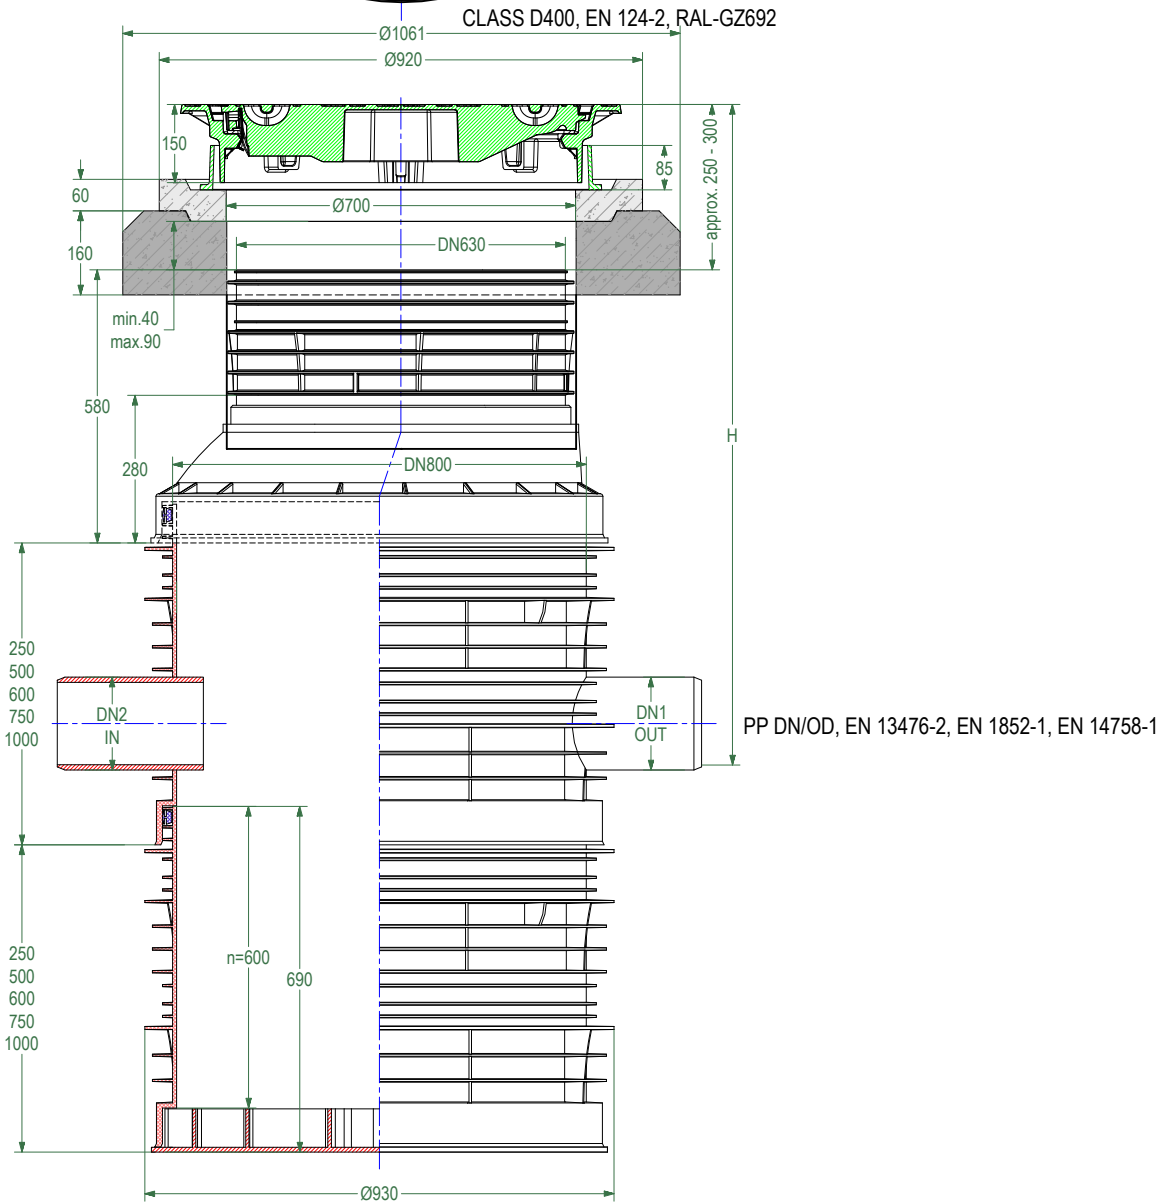

DRAWING No.:	VERSION	REVISION	REVISION STATUS
CSL 800.630.DN700.D400.SL.N	EN	1	ACTUAL

CSL 800.630.DN700.D400.SL.N

This drawing is not suitable for the design and construction of other objects without the consent of SIA "EVOPIPES"

SIA "EVOPIPES"
Langervaldes str. 2a, Jelgava, LV-3002, Latvia
Company reg. No.: 50003728871
Phone: +371 63094300
E-mail: info@evopipes.lv
Website: www.evopipes.lv

FILE NAME:
CSL 800.630.DN700.D400.SL.N

SHEET: 1 OF 1

SHEET FORMAT: @ A4

SCALE:
NOT TO SCALE

STAGE:
STANDARD DRAWING