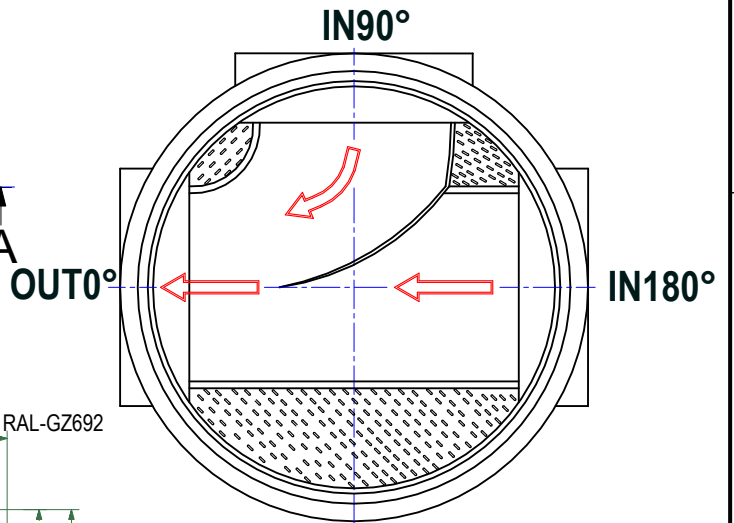

CSL 800.630.DN700.D400.SL.1B

DRAWING No.:	VERSION	REVISION	REVISION STATUS
CSL 800.630.DN700.D400.SL.1B	EN	1	ACTUAL

OUT0°

IN180°

OUT0° / IN180°

DN160, 200, 250, 315, 400 mm

CLASS D400, EN 124-2, RAL-GZ692

PP DN/OD, EN 13476-2, EN 1852-1, EN 14758-1

FILE NAME:
 CSL 800.630.DN700.D400.SL.1B

SHEET: 1 OF 1

SHEET FORMAT: @A4

SCALE:
 NOT TO SCALE

STAGE:
 STANDARD DRAWING

CSL 800.630.DN700.D400.SL.2BL

DRAWING No.:	VERSION	REVISION	REVISION STATUS
CSL 800.630.DN700.D400.SL.2BL	EN	1	ACTUAL

CLASS D400, EN 124-2, RAL-GZ692

OUT0° / IN90° / IN180°
DN110, 160, 200, 250, 315, 400 mm

PP DN/OD, EN 13476-2, EN 1852-1, EN 14758-1

PP DN/OD, EN 13476-3

PP DN/ID, EN 13476-3

This drawing is not suitable for the design and construction of other objects without the consent of SIA "EVOPIPES"

SHEET: 1 OF 1

SHEET FORMAT: @A4

SCALE:
NOT TO SCALE
STAGE:
STANDARD DRAWING

CSL 800.630.DN700.D400.SL.3BL

DRAWING No.:	VERSION	REVISION	REVISION STATUS
CSL 800.630.DN700.D400.SL.3BL	EN	1	ACTUAL

IN270°
OUT0° / IN90° / IN180° / IN270°
 DN110, 160, 200, 250, 315, 400 mm