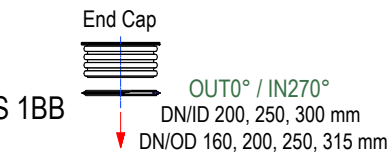

OUT0° / IN90° / IN180° / IN270°
DN/ID 200, 250, 300 mm
DN/OD 160, 200, 250, 315 mm

DN600 PAMATNE, TIPS 2BT

OUT0° / IN90° / IN270°
DN/ID 200, 250, 300 mm
DN/OD 160, 200, 250, 315 mm

A-A

DN600 PAMATNE, TIPS 1BB

OUT0° / IN90°
DN/ID 200, 250, 300 mm
DN/OD 160, 200, 250, 315 mm

OUT0° / IN270°
DN/ID 200, 250, 300 mm
DN/OD 160, 200, 250, 315 mm

DN600 PAMATNE, TIPS 2BL

OUT0° / IN90° / IN180°
DN/ID 200, 250, 300 mm
DN/OD 160, 200, 250, 315 mm