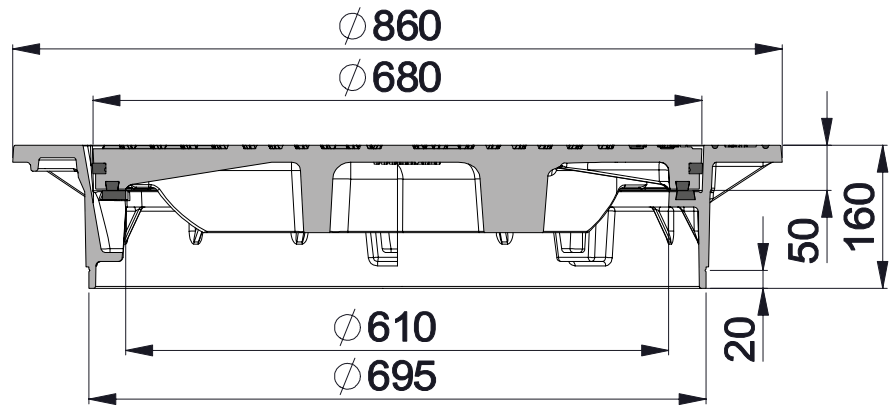

## Self-leveling type cover MEILEVEL-A PLUS DN700 mm

Conformity: EN124-2, RAL-GZ692  
 Construction class: D400  
 Material: cast iron  
 Weight: 146 kg  
 Equipment:

- frame and cover with cushioning insert MEIPREN®
- cover with side insert MEISILENCE®
- frame with predetermined breaking point MEIFLEX®
- frame with easy access MEISTEP®

## Self-leveling type cover MEILEVEL-A PLUS DN700 mm

Conformity: EN124-2, RAL-GZ692

Construction class: D400

Material: cast iron

Weight: 146 kg

Configuration: with ventilation openings

Equipment:

- frame and cover with cushioning insert MEIPREN®
- cover with side insert MEISILENCE®
- frame with predetermined breaking point MEIFLEX®
- frame with easy access MEISTEP®