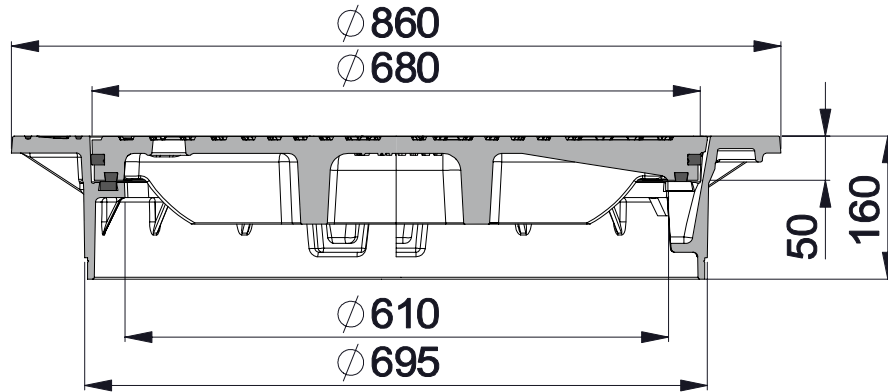

## Self-leveling type cover MEILEVEL-A PLUS DN700 mm

Conformity: EN124-2, RAL-GZ692  
 Construction class: D400  
 Material: cast iron  
 Weight: 146 kg  
 Equipment:

- frame and cover with cushioning insert MEIPREN®
- cover with side insert MEISILENCE®
- frame with predetermined breaking point MEIFLEX®
- frame with easy access MEISTEP®

FILE NAME:  
 MEILEVEL-A PLUS Web Drawing.dwg  
 SHEET: 1 OF 1  
 SHEET FORMAT: @ A4

SCALE:  
 WITHOUT SCALE  
 STAGE:  
 STANDARD DRAWING

DRAWING No.:	VERSION	REVISION	REVISION STATUS
MEILEVEL-A PLUS Web Drawing	EN	1	ACTUAL

## Self-leveling type cover MEILEVEL-A PLUS DN700 mm

Conformity: EN124-2, RAL-GZ692

Construction class: D400

Material: cast iron

Weight: 146 kg

Configuration: with ventilation openings

Equipment:

- frame and cover with cushioning insert MEIPREN®
- cover with side insert MEISILENCE®
- frame with predetermined breaking point MEIFLEX®
- frame with easy access MEISTEP®