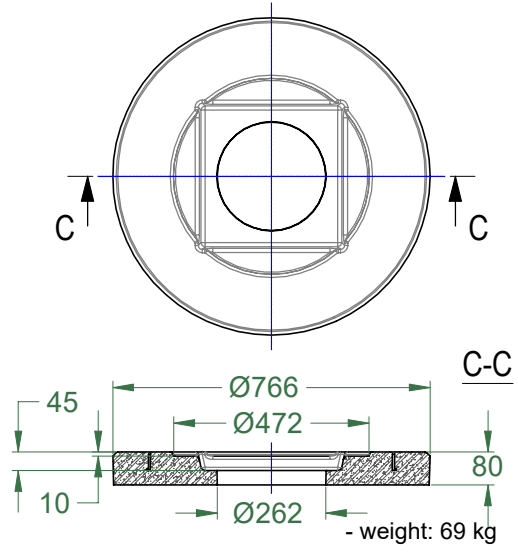

DRAWING No.:	VERSION	REVISION	REVISION STATUS
Board grate C250 gully ID 600 mm	EN	1	ACTUAL

DN/ID 600 mm gully with C250 board grate

DN110, 160, 200 mm