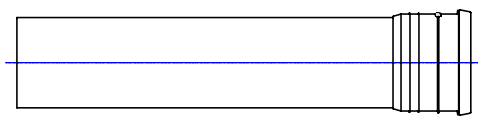

DN/OD, EN 13476-2,
EN 1852-1, EN 14758-1