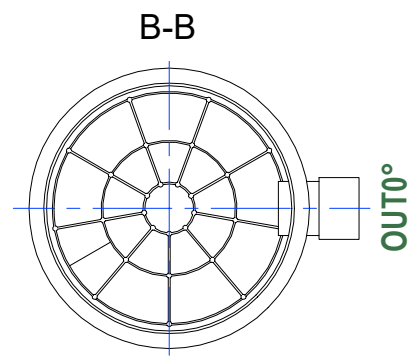

DRAWING No.:	VERSION	REVISION	REVISION STATUS
Board grate C250 gully ID 600 mm	EN	1	ACTUAL

DN/ID 600 mm gully with C250 board grate

DN110, 160, 200 mm

C250 (EN 124-2)

SIA "EVOPIPES"
 Langervaldes str. 2a, Jelgava, LV-3002, Latvia
 Company reg. No.: 50003728871
 Phone: +371 63094300
 E-mail: info@evopipes.lv
 Website: www.evopipes.lv

FILE NAME:
 Board grate C250 gully ID 600 mm

SHEET: 1 OF 1

SHEET FORMAT: @ A4

SCALE:
 WITHOUT SCALE

STAGE:
 STANDARD DRAWING

DRAWING No.:	VERSION	REVISION	REVISION STATUS
Board grate C250 gully ID 600 mm	EN	1	ACTUAL

DN/ID 600 mm gully with C250 board grate

DN/OD, EN 13476-2,
EN 1852-1, EN 14758-1

DN/OD, EN 13476-3

Connection seal

$$V = 166 \text{ l} = 166 \text{ dm}^3$$

$n = 600$

B-B

DN110, 160, 200 mm

FILE NAME:
Board grate C250 gully ID 600 mm

SHEET: 1 OF 1

SHEET FORMAT: @ A4

SCALE:
WITHOUT SCALE

STAGE:
STANDARD DRAWING