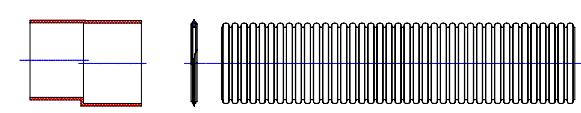

Connection seal

$$V = 166 \text{ l} = 166 \text{ dm}^3$$

$n = 600$

B-B