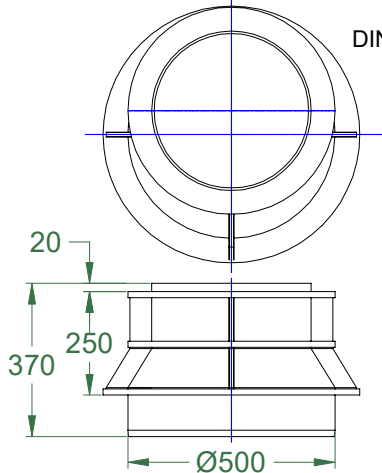

DN/ID 600 mm gully with C250 board grate

DN/OD, EN 13476-2,
EN 1852-1, EN 14758-1

B-B

DN110, 160, 200 mm

DIN 4052-10a

C250 (EN 124-2)

SIA "EVOPIPES"
Langervaldes str. 2a, Jelgava, LV-3002, Latvia
Company reg. No.: 50003728871
Phone: +371 63094300
E-mail: info@evopipes.lv
Website: www.evopipes.lv

FILE NAME:
Board grate C250 gully ID 600 mm

SHEET: 1 OF 1

SHEET FORMAT: @ A4

SCALE:
WITHOUT SCALE
STAGE:
STANDARD DRAWING

DRAWING No.:	VERSION	REVISION	REVISION STATUS
Board grate C250 gully ID 600 mm	EN	1	ACTUAL

DN/ID 600 mm gully with C250 board grate

DN/OD, EN 13476-2,
EN 1852-1, EN 14758-1

DN/OD, EN 13476-3

Connection seal

$$V = 166 \text{ l} = 166 \text{ dm}^3$$

$n = 600$

B-B

DN110, 160, 200 mm

FILE NAME:
Board grate C250 gully ID 600 mm

SHEET: 1 OF 1

SHEET FORMAT: @ A4

SCALE:
WITHOUT SCALE

STAGE:
STANDARD DRAWING