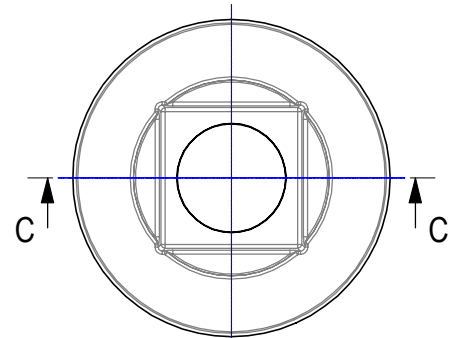

DRAWING No.:	VERSION	REVISION	REVISION STATUS
Board grate C250 gully ID 600 mm	EN	1	ACTUAL

DN/ID 600 mm gully with C250 board grate

DN/OD, EN 13476-2,
EN 1852-1, EN 14758-1

DN/OD, EN 13476-3