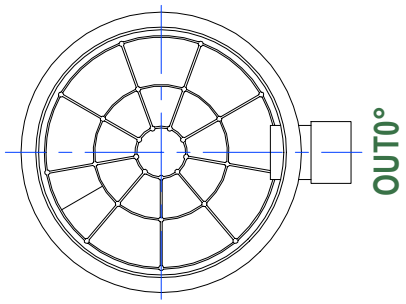

FILE NAME:
Board grate C250 gully ID 600 mm

SHEET: 1 OF 1

SHEET FORMAT: @ A4

SCALE:
WITHOUT SCALE
STAGE:
STANDARD DRAWING

DRAWING No.:	VERSION	REVISION	REVISION STATUS
Board grate C250 gully ID 600 mm	EN	1	ACTUAL

DN/ID 600 mm gully with C250 board grate

DN/OD, EN 13476-2,
EN 1852-1, EN 14758-1

DN/OD, EN 13476-3

Connection seal

$$V = 166 \text{ l} = 166 \text{ dm}^3$$

$n = 600$

B-B

DN110, 160, 200 mm