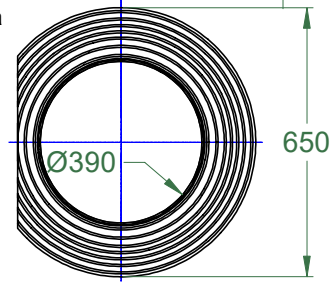

DRAWING No.:	VERSION	REVISION	REVISION STATUS
Board grate C250 gully ID 600 mm	EN	1	ACTUAL

DN/ID 600 mm gully with C250 board grate

DN/OD, EN 13476-2,
EN 1852-1, EN 14758-1

DN/OD, EN 13476-3

Connection seal

$$V = 166 \text{ l} = 166 \text{ dm}^3$$

$n = 600$

B-B

DN110, 160, 200 mm

C250 (EN 124-2)

DIN 4052-10a

DIN 4052-10a

SIA "EVOPIPES"
Langervaldes str. 2a, Jelgava, LV-3002, Latvia
Company reg. No.: 50003728871
Phone: +371 63094300
E-mail: info@evopipes.lv
Website: www.evopipes.lv

FILE NAME:
Board grate C250 gully ID 600 mm

SHEET: 1 OF 1

SHEET FORMAT: @ A4

SCALE:
WITHOUT SCALE

STAGE:
STANDARD DRAWING