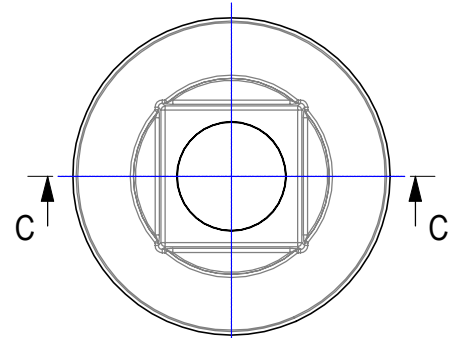

DRAWING No.:	VERSION	REVISION	REVISION STATUS
Board grate C250 gully ID 600 mm	EN	1	ACTUAL

DN/ID 600 mm gully with C250 board grate