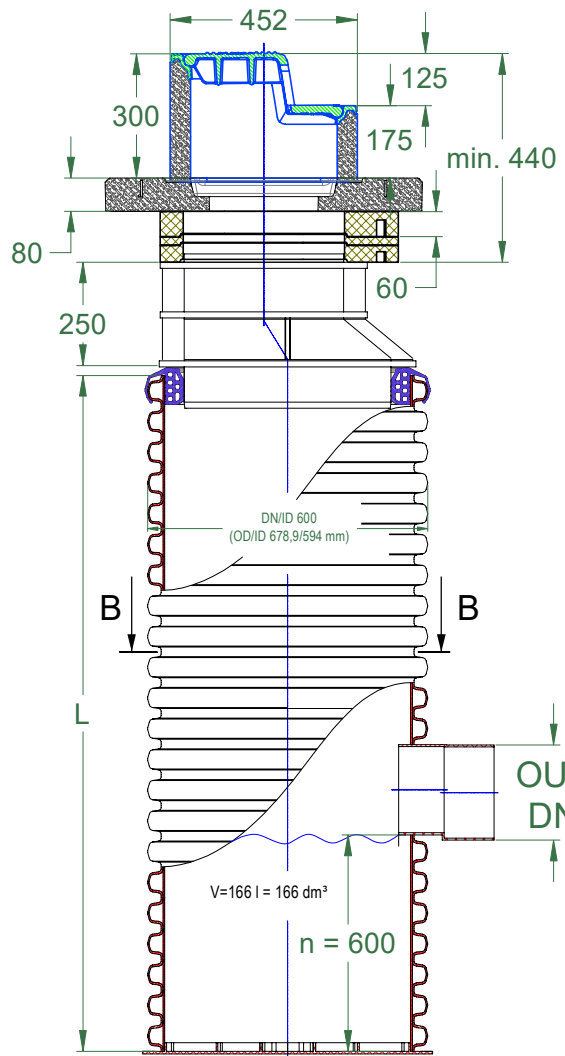

DRAWING No.:	VERSION	REVISION	REVISION STATUS
Board grate C250 gully ID 600 mm	EN	1	ACTUAL

DN/ID 600 mm gully with C250 board grate

DN110, 160, 200 mm

C250 (EN 124-2)

SIA "EVOPIPES"
 Langervaldes str. 2a, Jelgava, LV-3002, Latvia
 Company reg. No.: 50003728871
 Phone: +371 63094300
 E-mail: info@evopipes.lv
 Website: www.evopipes.lv

FILE NAME:
 Board grate C250 gully ID 600 mm

SHEET: 1 OF 1

SHEET FORMAT: @ A4

SCALE:
 WITHOUT SCALE

STAGE:
 STANDARD DRAWING

DRAWING No.:	VERSION	REVISION	REVISION STATUS
Board grate C250 gully ID 600 mm	EN	1	ACTUAL

FILE NAME:
Board grate C250 gully ID 600 mm

SHEET: 1 OF 1

SHEET FORMAT: @ A4

SCALE:
WITHOUT SCALE

STAGE:
STANDARD DRAWING