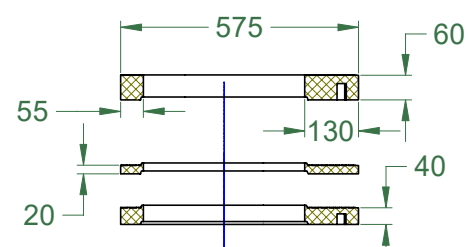

DIN 4052-10a