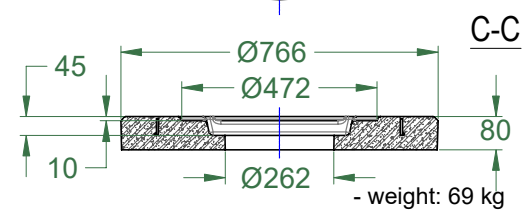

FILE NAME:
Board grate C250 gully ID 600 mm

SHEET: 1 OF 1

SHEET FORMAT: @ A4

SCALE:
WITHOUT SCALE
STAGE:
STANDARD DRAWING

DRAWING No.:	VERSION	REVISION	REVISION STATUS
Board grate C250 gully ID 600 mm	EN	1	ACTUAL

DN/ID 600 mm gully with C250 board grate

DN/OD, EN 13476-2,
EN 1852-1, EN 14758-1

DN/OD, EN 13476-3

Connection seal

$$V = 166 \text{ l} = 166 \text{ dm}^3$$

$n = 600$

B-B

DN110, 160, 200 mm