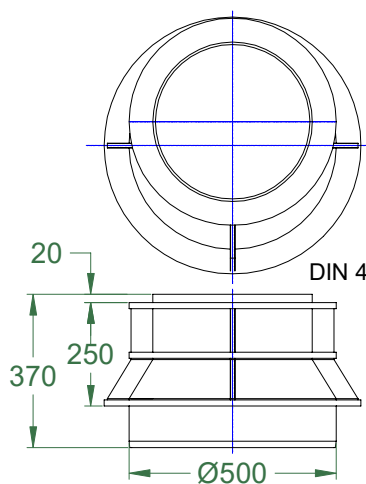

DIN 4052-10a