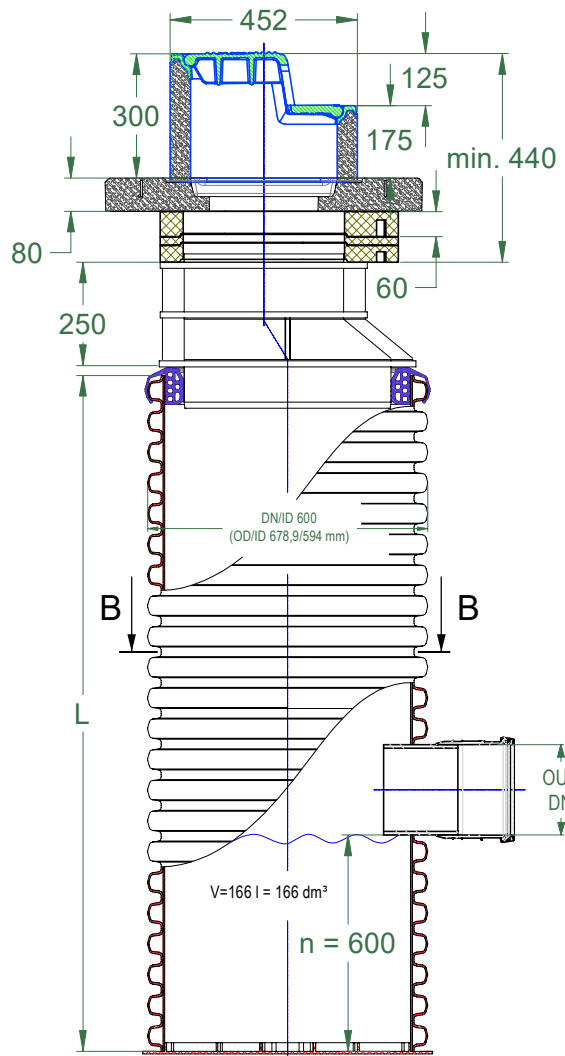

B-B

DRAWING No.:	VERSION	REVISION	REVISION STATUS
Board grate C250 gully ID 600 mm	EN	1	ACTUAL

DN/ID 600 mm gully with C250 board grate