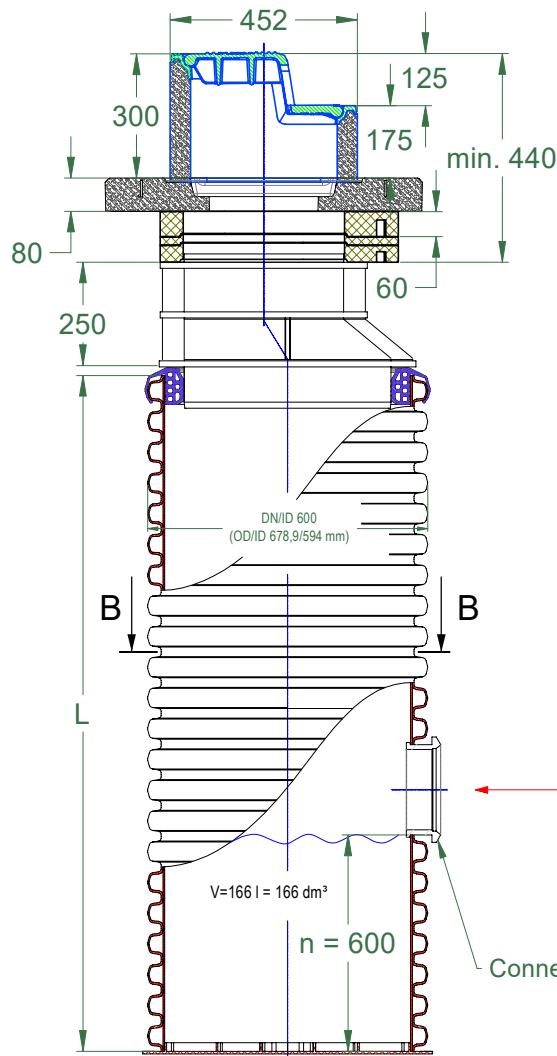

FILE NAME:
 Board grate C250 gully ID 600 mm

SHEET: 1 OF 1

SHEET FORMAT: @ A4

SCALE:
 WITHOUT SCALE

STAGE:
 STANDARD DRAWING

DRAWING No.:	VERSION	REVISION	REVISION STATUS
Board grate C250 gully ID 600 mm	EN	1	ACTUAL

DN/ID 600 mm gully with C250 board grate

DN/OD, EN 13476-2,
EN 1852-1, EN 14758-1

DN/OD, EN 13476-3

Connection seal

$$V = 166 \text{ l} = 166 \text{ dm}^3$$

$n = 600$

B-B

DN110, 160, 200 mm

FILE NAME:
Board grate C250 gully ID 600 mm

SHEET: 1 OF 1

SHEET FORMAT: @ A4

SCALE:
WITHOUT SCALE

STAGE:
STANDARD DRAWING