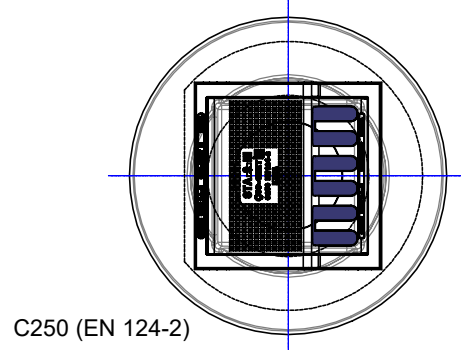

DN/ID 600 mm gully with C250 board grate

DN/OD, EN 13476-2,
EN 1852-1, EN 14758-1

DN/OD, EN 13476-3

Connection seal

$$V = 166 \text{ l} = 166 \text{ dm}^3$$

$n = 600$

B-B

DN110, 160, 200 mm